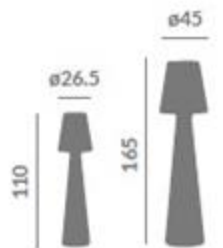

IN&out

2700°K / 6500°K

HEMP
cable

Outdoor cable
2 m/4m

Lola

PATENTED SYSTEM

Lola 110 Lola 163

Options
Light | Cable