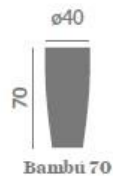

Bambú

Light&Color

Options

1. Light | Cable
   Wireless + Solar
2. Color |

+ Info P. 84