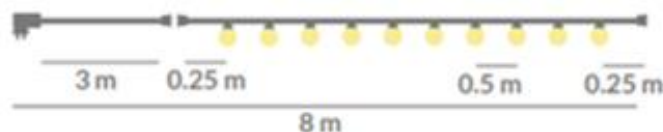

Cable

Stella

Allegra

Rasa

203x80

37

Rasa

new
garden