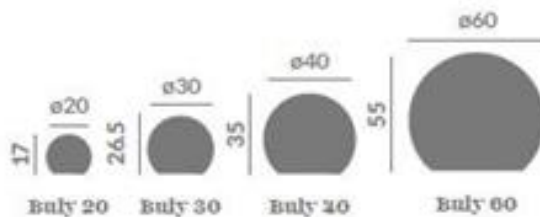

Options

1. Light
2. Cable ☐
   - Wireless + Solar ☐
   - Floating ☐