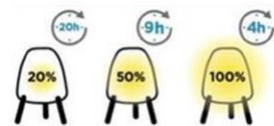

Rocket

Options
Light

Kaktus

LED
TUBE

Bully

Do you prefer it with white light or with 256 colours?

Do you want it with solar & battery charge or with cable?

You have 6 different sizes!