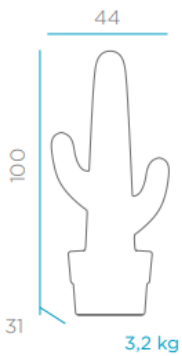

Rocket

Options
Light

Kaktus

LED
TUBE

Bully

Do you prefer it with white light or with 256 colours?

Do you want it with solar & battery charge or with cable?

You have 6 different sizes!