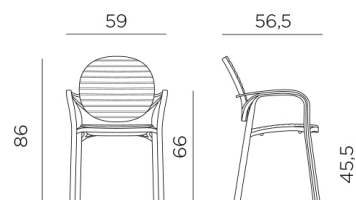

### Ref. 238

5,2

peso prodotto in kg  
weight of product in kg

6  
0,528 m<sup>3</sup>

imballo cartonato - pz e volume in m<sup>3</sup>  
carton packing - pcs and volume in cbm

24 pz

pz su pallet  
pcs on pallet